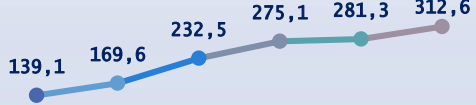

Products export of FEZ residents in woodworking, 2015-2020, $mIn