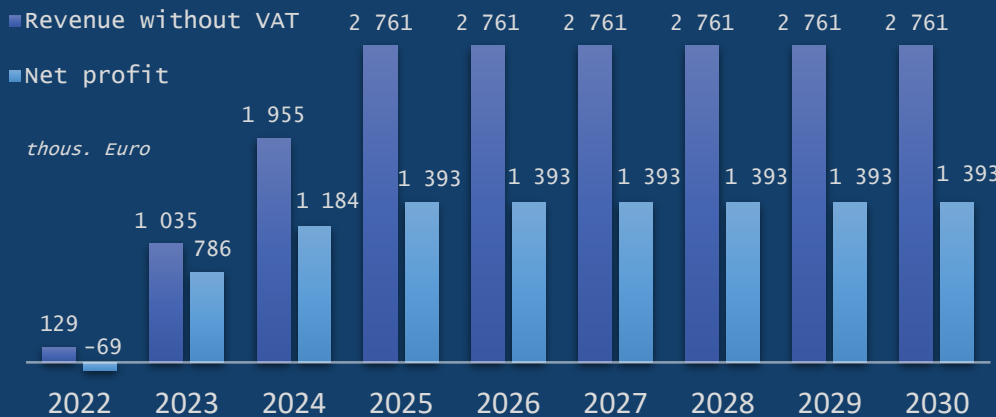

Form: investment idea

Sector: woodworking

Initiator: FEZ administration

Ready-made business plan

Investment: 1 mln euro

Payback - 3 years
NPV - 7.5 million euro
IRR - 76.9%

+375 152 41-23-17
invest@grodnoinvest.by

CURRENT STATE OF THE PROJECT:

- Ready-made analysis of the packaging market
- Ready-made business plan
- Formed customer base
- Signed commercial offers
- Conducted negotiations with the bank and equipment suppliers
- Agreement on the implementation of the export strategy in the markets of France and Belgium