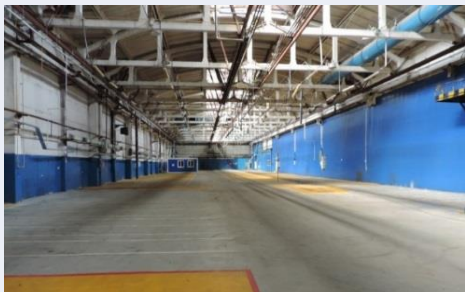

PROJECT DESCRIPTION

Technical re-equipment of the resident of FEZ Grodnoinvest Belcard JSC. Provides for the creation of "flexible" production based on CNC machines and machining centers, the organization of production sites for the machining of parts.

TOOLS

- complex of facilities of Belcard in Grodno: 7 buildings with a total area of over 20K m² with engineering and transport infrastructure
  - established sales network of an operating enterprise
  - cooperation within the Autocomponents holding
  - reserve capacity of an operating enterprise

Form: investment idea

Sector: engineering

Initiator: FEZ administration

Ready business plan, feasibility study, marketing research

Investment: $23 mln